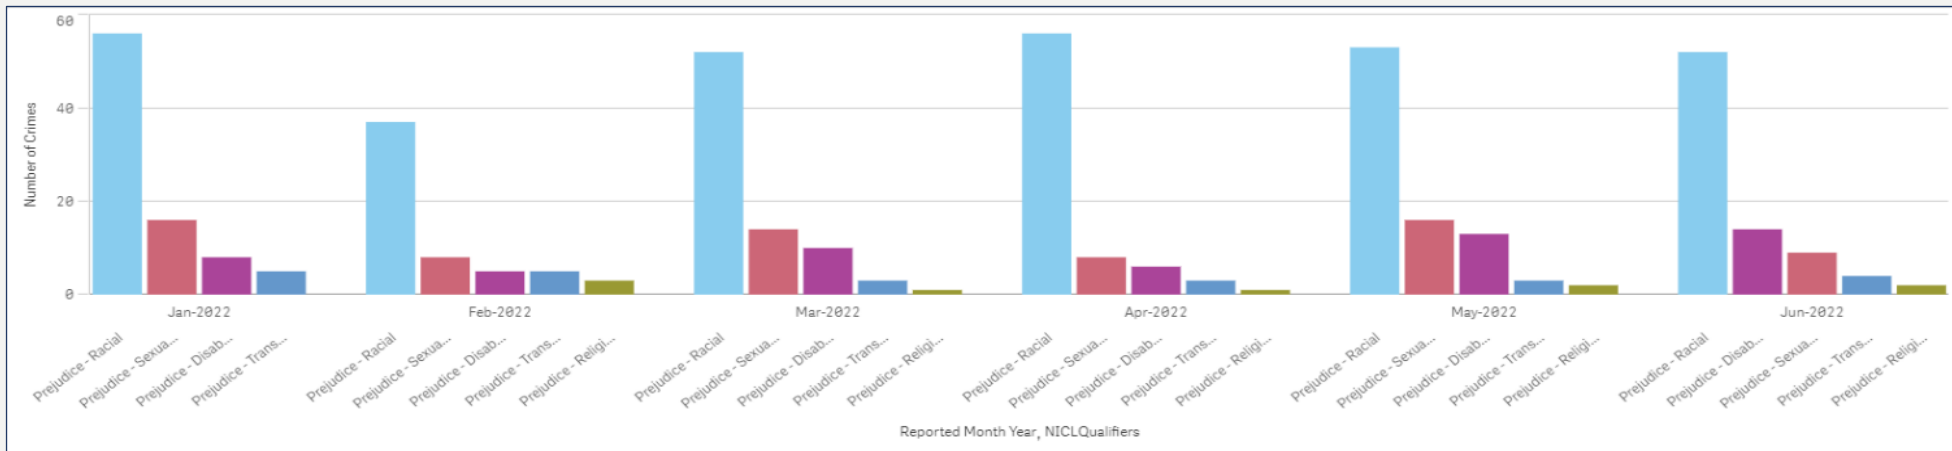

Performance – Hate Crime Overview

Force

Hate Crime is reporting as stable, with a slight loss of seasonality since the impact of Covid. Volumes are now reporting flatter across the year. Year on year reporting increases in Transgender and Sexual Orientation related hate which follows National trends.

Work by the Hate Crime Silver Scrutiny Panel on hate crime video to raise awareness of Hate Crime and how to report it, including details surrounding how the Criminal Justice System responds to it is ongoing. There is an increased focus on Out of Court Disposal outcomes relating to Hate Crimes.

Force Hate Crime (6 months to June 2022)

Trowbridge CPT

	Number of Crimes	Change (number)	Change (%)
Total	128	9	8.3%
Prejudice – Racial	72	12	20.0%
Prejudice – Sexual orientation	24	4	20.0%
Prejudice - Disability	18	-8	-30.8%
Prejudice - Religion	2	1	100.0%
Prejudice - Transgender	4	-2	-33.3%

Year on year comparison June 2021 to June 2022 (note: an individual crime can be tagged with more than one prejudice type e.g. sexual orientation & transgender)